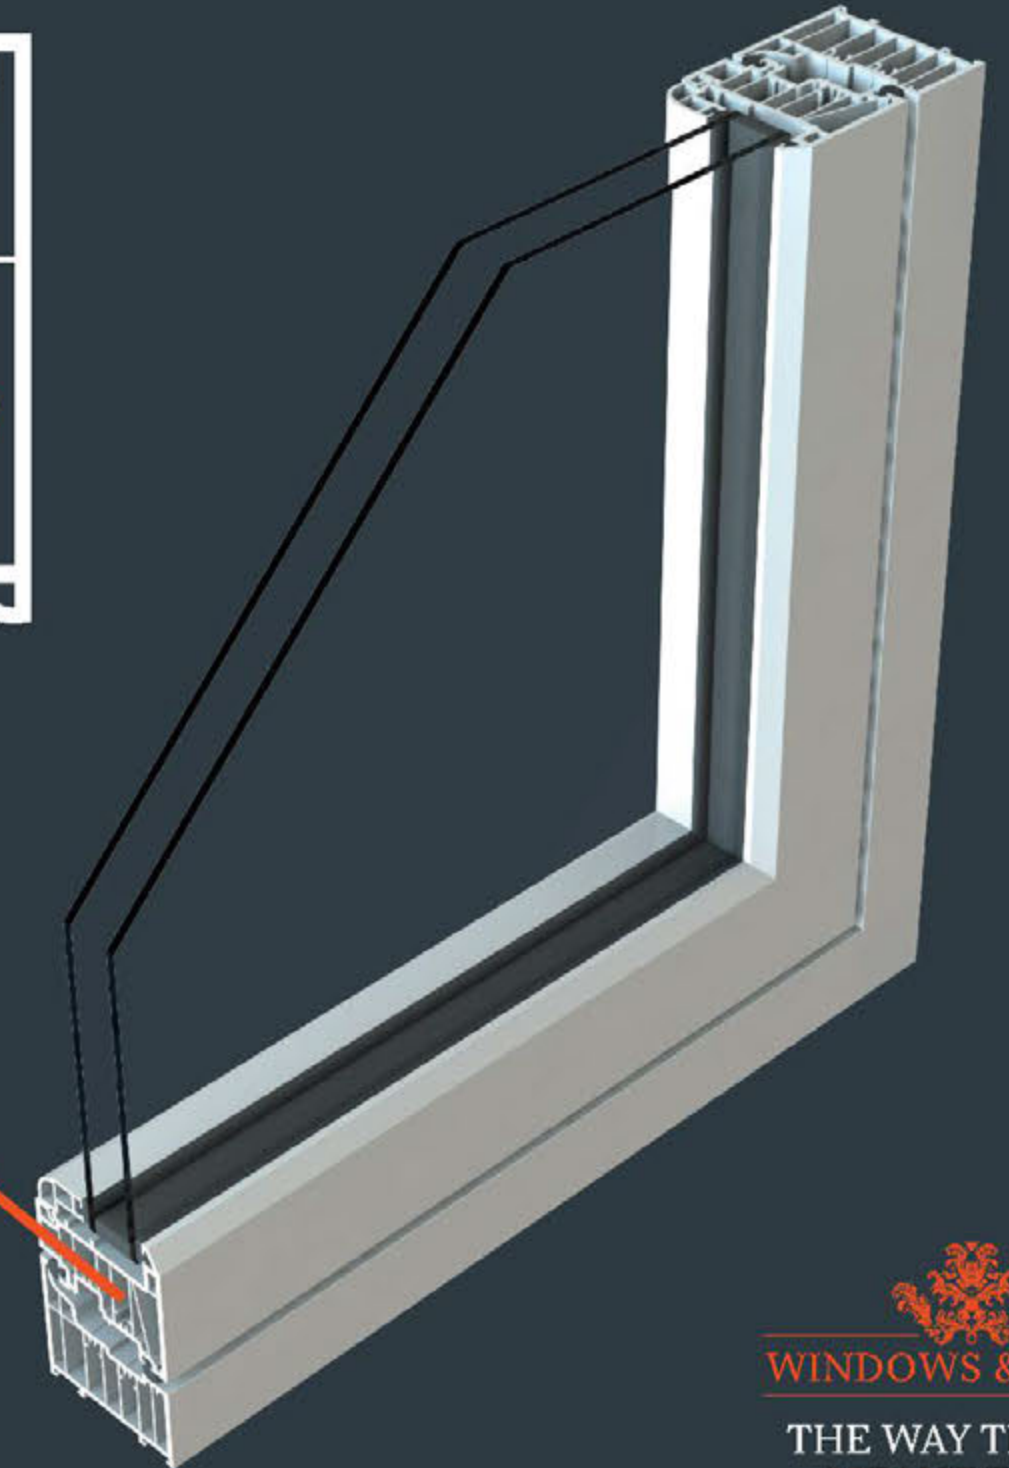

R7[®]

REDEFINING WINDOWS & DOORS

RESIDENCE 7

R7 is here to inspire you on your journey to create your dream home.

Elegantly flush sash exterior and interior gives the R7 its chic modern appearance and versatility to be used for both contemporary new builds and traditional British homes alike. All glass sight-lines are perfectly equal providing symmetry for a timeless kerbside appeal. Choose from one of our five glazing beads to fully personalise your choice, continue the flush contemporary appearance with the Square or soften the look with the Decorative.

Lock & Hinge Retention

Residence 7 boasts superior design details and screw retention reinforcements, locks and hinges are secured firmly into position. Residence 7 is also specifically designed to accommodate the additional weight of triple glazed units, allowing heavy duty hinges to fit and operate perfectly.

7 Chamber Design

Residence 7 has been engineered to meet current and anticipated future standards. Other window frames typically offer 3 or 5 chambers and are usually 70mm wide, R7 has 7 chambers and is 75mm wide, resulting in superior thermal, acoustic, strength and security performances.

Energy Efficient Glazing

Residence 7 is designed to accommodate 'energy efficient glazing' this term is used to describe double glazing or triple glazing used in modern windows. Residence 7 has options for 28mm double glazing or 44mm triple glazing. The glazing bead is always on the inside which contributes to a higher security performance.